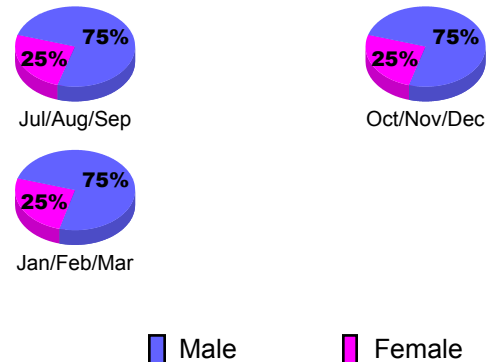

Gender Comparison 2010-2011