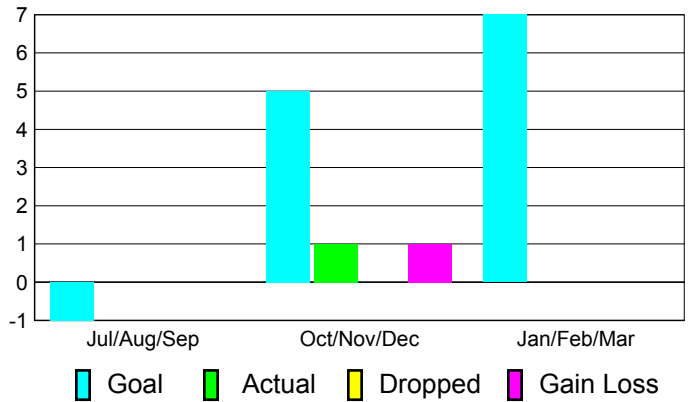

### YTD Status Quo Clubs 2010-2011

Status Quo Clubs Compared to Status Quo Members

## MEMBERSHIP

**Membership Results**  
2010-2011

**Membership**  
2009-2010

Month	Net Memb Goal	Actual New Memb	Actual Dropped Memb	Gain/Loss of Memb	Gain/Loss of Memb
Jul/Aug/Sep	-1	0	0	0	0
Oct/Nov/Dec	5	1	0	1	4
Jan/Feb/Mar	7	0	0	0	1
<b>Totals</b>	<b>11</b>	<b>1</b>	<b>0</b>	<b>1</b>	<b>5</b>

### Membership Results 2010-2011

Goal, New, Dropped, Gain/Loss