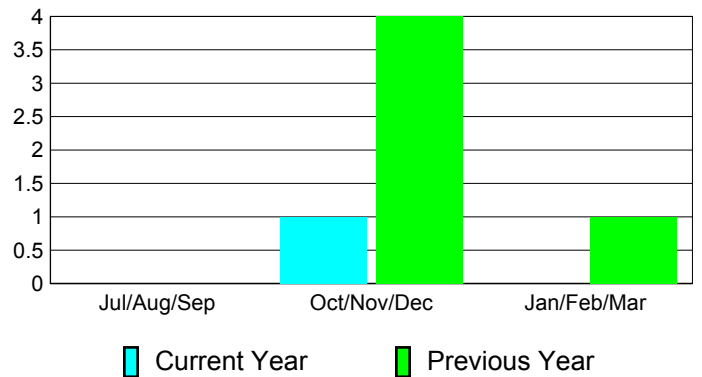

Gender Comparison 2010-2011

Jul/Aug/Sep

Oct/Nov/Dec

Jan/Feb/Mar

Male

Female