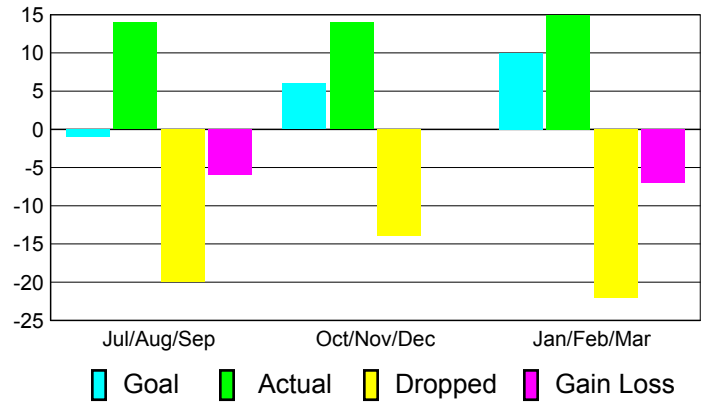

### YTD Status Quo Clubs 2010-2011

Status Quo Clubs Compared to Status Quo Members

## MEMBERSHIP

**Membership Results**  
2010-2011

**Membership**  
2009-2010

Month	Net Memb Goal	Actual New Memb	Actual Dropped Memb	Gain/Loss of Memb	Gain/Loss of Memb
Jul/Aug/Sep	-1	14	-20	-6	-4
Oct/Nov/Dec	6	14	-14	0	-1
Jan/Feb/Mar	10	15	-22	-7	2
<b>Totals</b>	<b>15</b>	<b>43</b>	<b>-56</b>	<b>-13</b>	<b>-3</b>

### Membership Results 2010-2011

Goal, New, Dropped, Gain/Loss

### Comparison of Membership Gain/Loss

Current Year Compared to the Previous Year